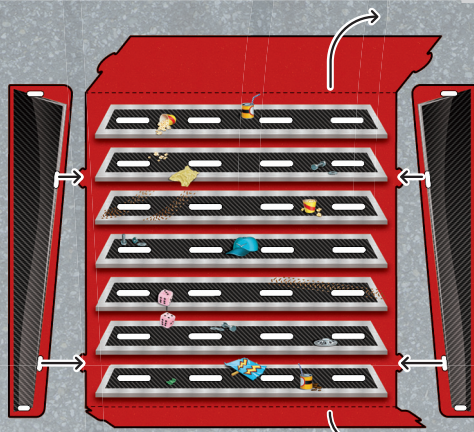

MEMORY

G A M E

BRAND

MATCH & MOTOR SPEEDWAY™

Edition

For 1-2 Players
AGES 3+
Adult assembly required.

CONTENTS

2 Pawns (Lightning McQueen and Francesco)

- Racetrack Gameboard • 28 Picture Cards
- Grandstand Card Holder

OBJECT

Find the most matches to race your car across the finish line!

THE
FIRST
TIME
YOU
PLAY

GET READY!

LET'S PLAY!

Choose a pawn and place it at the racetrack start space. Mix up the cards and place them all facedown. Youngest player goes first. On your turn, flip any two cards picture-side up. The cards must be turned over completely, so that all players can see them.

A MATCH:

Place each matching card into any slot in the grandstand card holder. Then move your pawn forward one space on the racetrack. Continue taking turns until you miss.

A MISS:

Place the cards back into their spots picture-side down. This ends your turn.