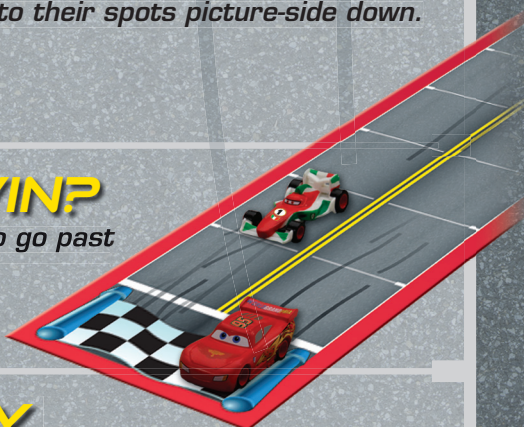

DID YOU WIN?

If your car is the first to go past the finish line, you win!

SOLO PLAY

This is excellent practice for developing concentration and memory skills. Just set up the game as described above. Try to improve with each game you play.